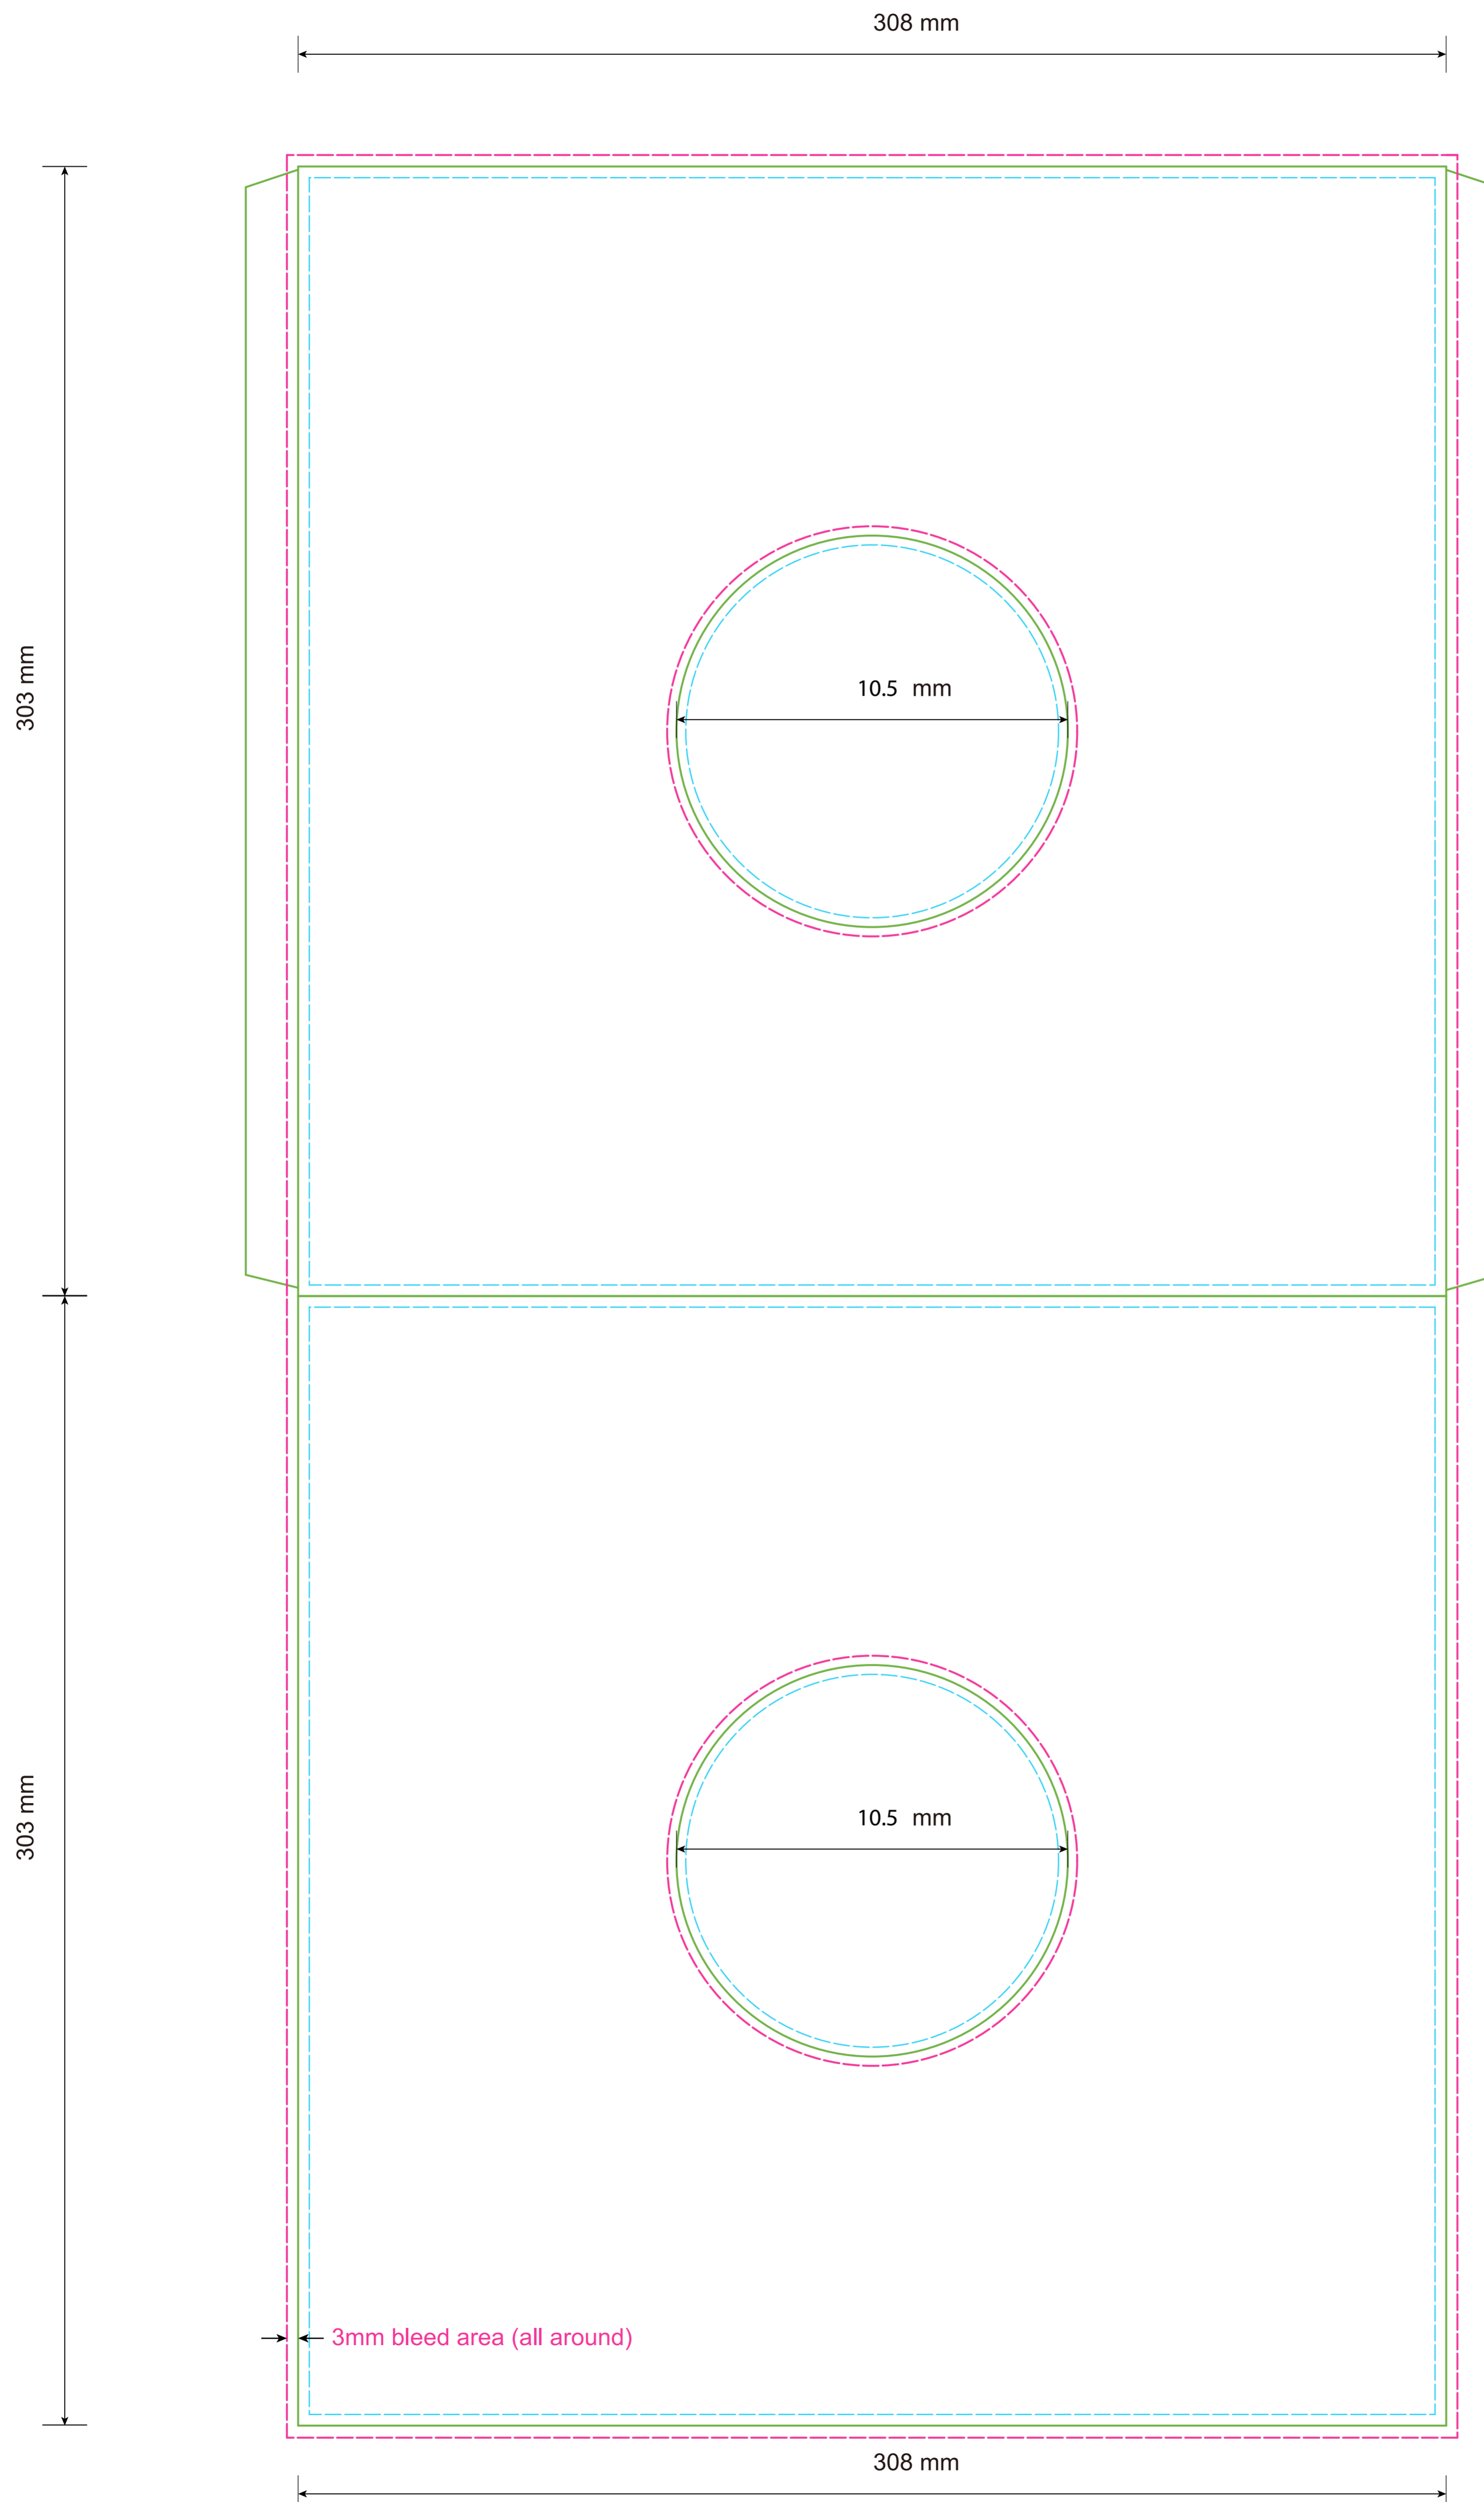

# 12 INCH INNER SLEEVE

**Vinyl  
Studio**

**12" VINYL  
INNER SLEEVE**

## DESCRIPTION

12" INNER SLEEVE  
(Centre Hole ; NO Spine)

## STANDARD MATERIAL

130 ~150 gsm single side  
coated art board

## NOTE

- File should NOT be flattened and art must be on a separate layer from template.
- All text/important images should be within the safety lines or else they may be trimmed off.
- All images should be embedded or links supplied.
- All fonts should be outlined or files supplied.